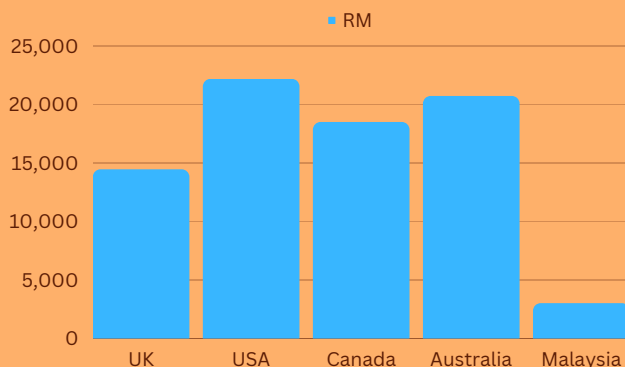

The average Psychologist salary in Malaysia is RM38,076 per year

Career Prospects

- Clinical psychologist
- Psychology lecturer
- Counselling psychologist
- School psychologist
- Sport and exercise psychologist
- Forensic psychologist
- Industrial & organisational psychologist