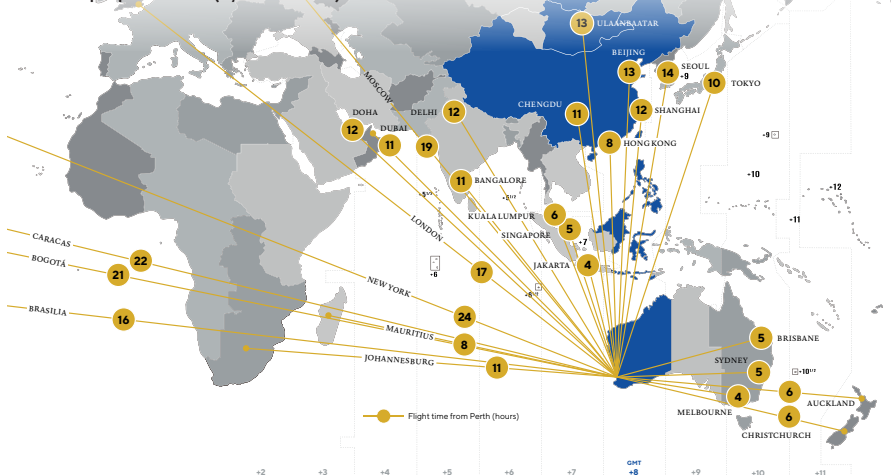

THE UNIVERSITY OF
WESTERN
AUSTRALIA

UWA
COLLEGE

UWA College your pathway to UWA

Everyone's pathway to university is different, which is why UWA College provides a range of options to start your journey towards studying at The University of Western Australia (UWA) and achieving your career goals.

LAUNCH YOUR CAREER

Perth's unique position in Western Australia makes it the ideal location for global industry connections.

Up to 6 years post-study work visa* – 3x longer than the UK**, 2x longer than the US for STEM[†], and a year longer than Sydney, Melbourne and Brisbane.

Lower cost of living – Perth is cheaper than Sydney and Melbourne. (Worldwide Cost of Living Survey 2022, Economist Intelligence Unit)

Australia's gateway to Asia – Perth shares a time zone with 60% of the world's population (+/- 2 hours).