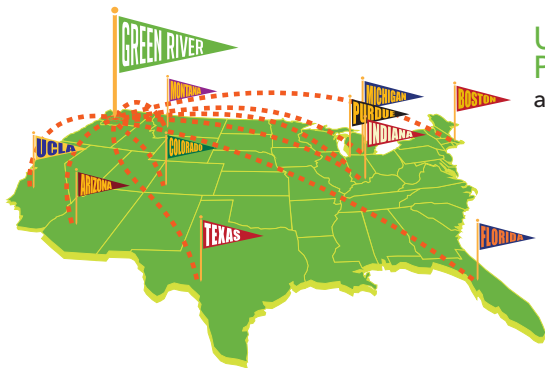

COME STUDY IN THE USA

UNIVERSITY TRANSFER

PATHWAYS allow applicants conditional acceptance to a top university. Partners:

- Arizona State University
- Baylor University
- California State University Northridge
- Embry-Riddle Aeronautical University
- Indiana University-Purdue University Indianapolis
- San Francisco State University
- Seattle University
- University of Arizona
- University of California, Irvine
- University of Iowa
- University of Massachusetts, Dartmouth
- University of Nevada, Las Vegas
- University of Oregon
- and many more at:
  www.greenriver.edu/international/programs/university-transfer/university-transfer-pathway

LOCATION

Near Seattle, Auburn, Washington State, USA; a suburb in the US Pacific Northwest

TYPE OF COLLEGE

Two-year government supported, founded in 1965.

STUDENTS

- **7,500** Total students
- **650** International students from
- **54** countries

TOP COUNTRIES/REGIONS

China, Vietnam, Japan, South Korea, Indonesia

ADMISSION REQUIREMENTS

- » Completed International Student Application
- » Financial Statement, at least $21,600
- » $50 non-refundable application fee*
- » 16 years of age by date classes start
- » Housing choice; if GRC housing, $300 refundable housing placement fee*(includes airport pickup)
- » Transcripts from last school attended (*recommended*)
- » Copy of passport photo page
- » Transfer Students submit Transfer-In Form at www.greenriver.edu/international

*Payments may be made online at www.greenriver.flywire.com

Costs**	Term (3 months)	Academic Year (9 months)
Total Cost	$7,200	$21,600
Tuition*	$3,732	$11,196
Other Costs		
Living	$3,000	$9,000
Fees*	$201	$603
Books	$267	$801

*based on 12-18 credits

**Costs for 2023-2024 Academic year and are subject to change

TOEFL/IELTS REQUIREMENTS

TOEFL 61, IELTS 5.5, all bands 5.0+, Duolingo 95
=Admission to Academic.
No proficiency test needed for Intensive English.

"2+2" UNIVERSITY TRANSFER

Students take the first two years* of their bachelor's degree at Green River. With their advisor, students develop an **Individual Transfer Plan** with general education and introductory classes in their major. In their first quarter of academic study, students take a required **International Student College Experience** course to prepare for success.

*Depending on assessment and placement, students may need to take non-transferable, developmental classes and the program may take longer.

2 Years at Green River College

+2 Years at a US University

4 Years Bachelor's Degree

TOP MAJORS

Business, Computer Science, Information Technology, Engineering, Math, Art/Design, Health Sciences, Communication, Aviation and many others.

INTENSIVE ENGLISH

20 hours each week provides strong English language preparation. Academic credit is available to qualified students.

HIGH SCHOOL COMPLETION

Save time and money by taking classes that count for both a Washington State high school diploma and a university transfer degree.

HOUSING